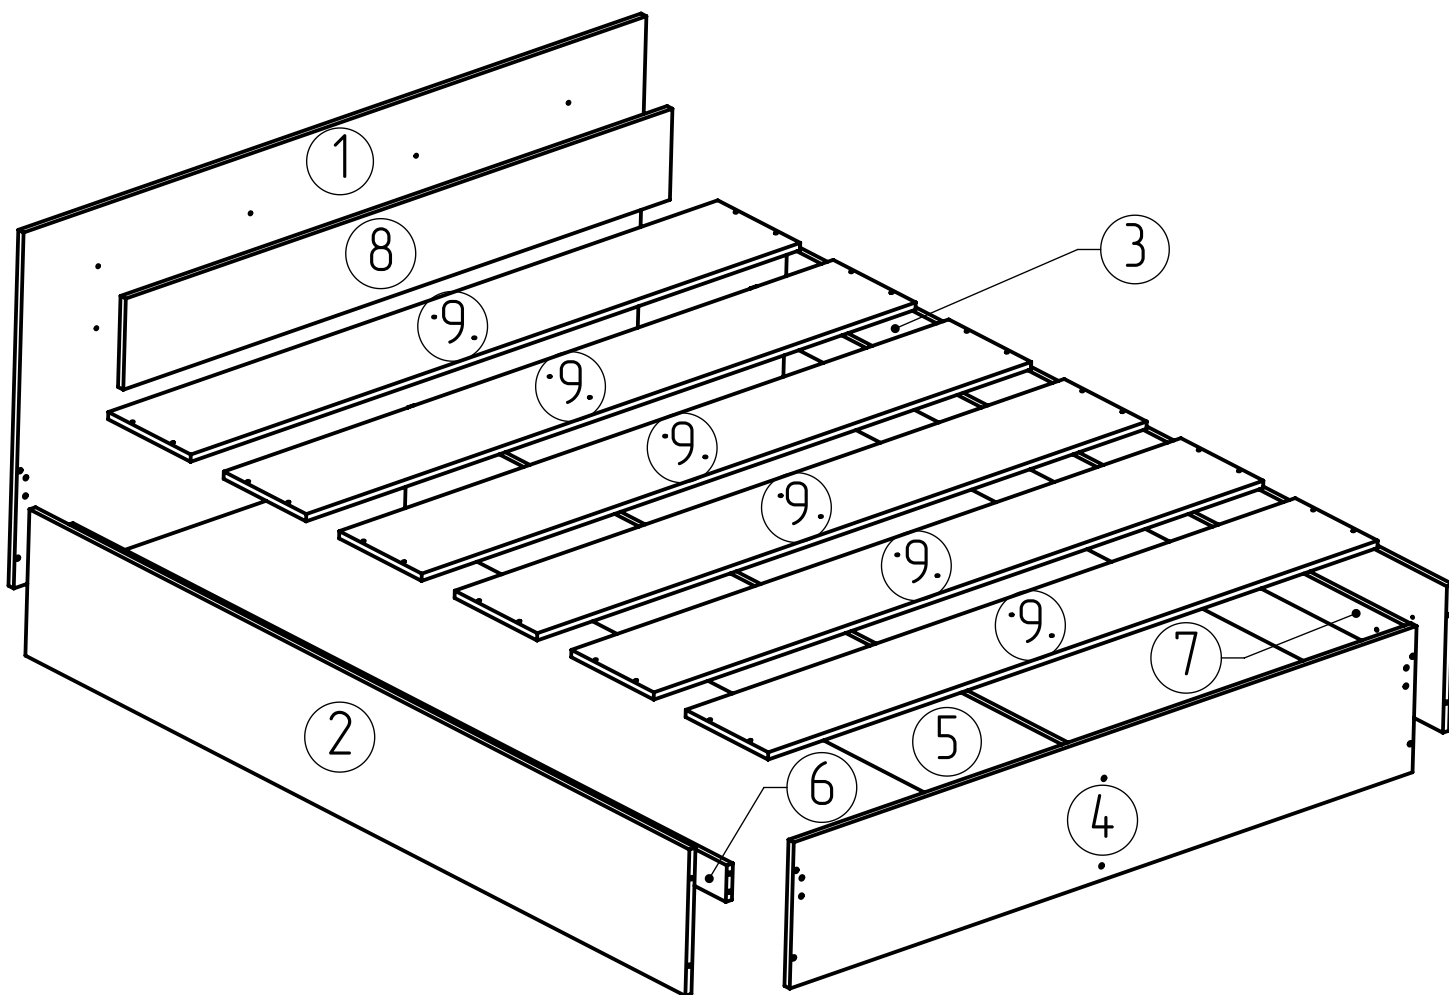

Set Viva bed

garant-nv.com

Length - 2032 mm

Height - 800 mm

Depth - 1635 mm

Product specification

Nº	axb	x	Paket
①	1635x781	1	1/2
②	2000x321	1	2/2
③	2000x321	1	2/2
④	1635x321	1	1/2
⑤	2000x257	1	2/2
⑥	2000x81	1	2/2
⑦	2000x81	1	2/2
⑧	1435x201	1	1/2
⑨	1600x250	1	1/2
⑩		1	1/2

 x20	 x20
 x12	 x12
 4x30 x54	 x1

2

4

5

1

2

3

C