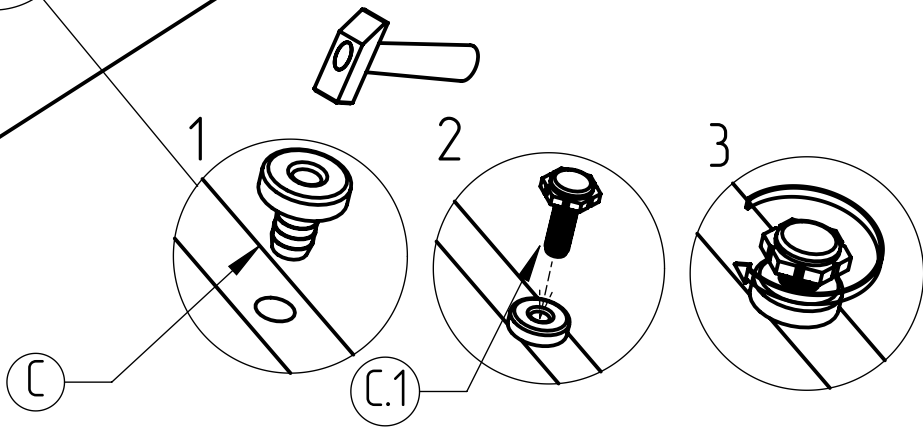

Set Viva bed

garant-nv.com

Length - 2032 mm

Height - 800 mm

Depth - 1635 mm

Product specification

Nº	axb	x	Paket
①	1635x781	1	1/2
②	2000x321	1	2/2
③	2000x321	1	2/2
④	1635x321	1	1/2
⑤	2000x257	1	2/2
⑥	2000x81	1	2/2
⑦	2000x81	1	2/2
⑧	1435x201	1	1/2
⑨	1600x250	1	1/2
⑩		1	1/2

 x20	 x20
 x12	 x12
 4x30 x54	 x1

2

4

5

1

2

3

C