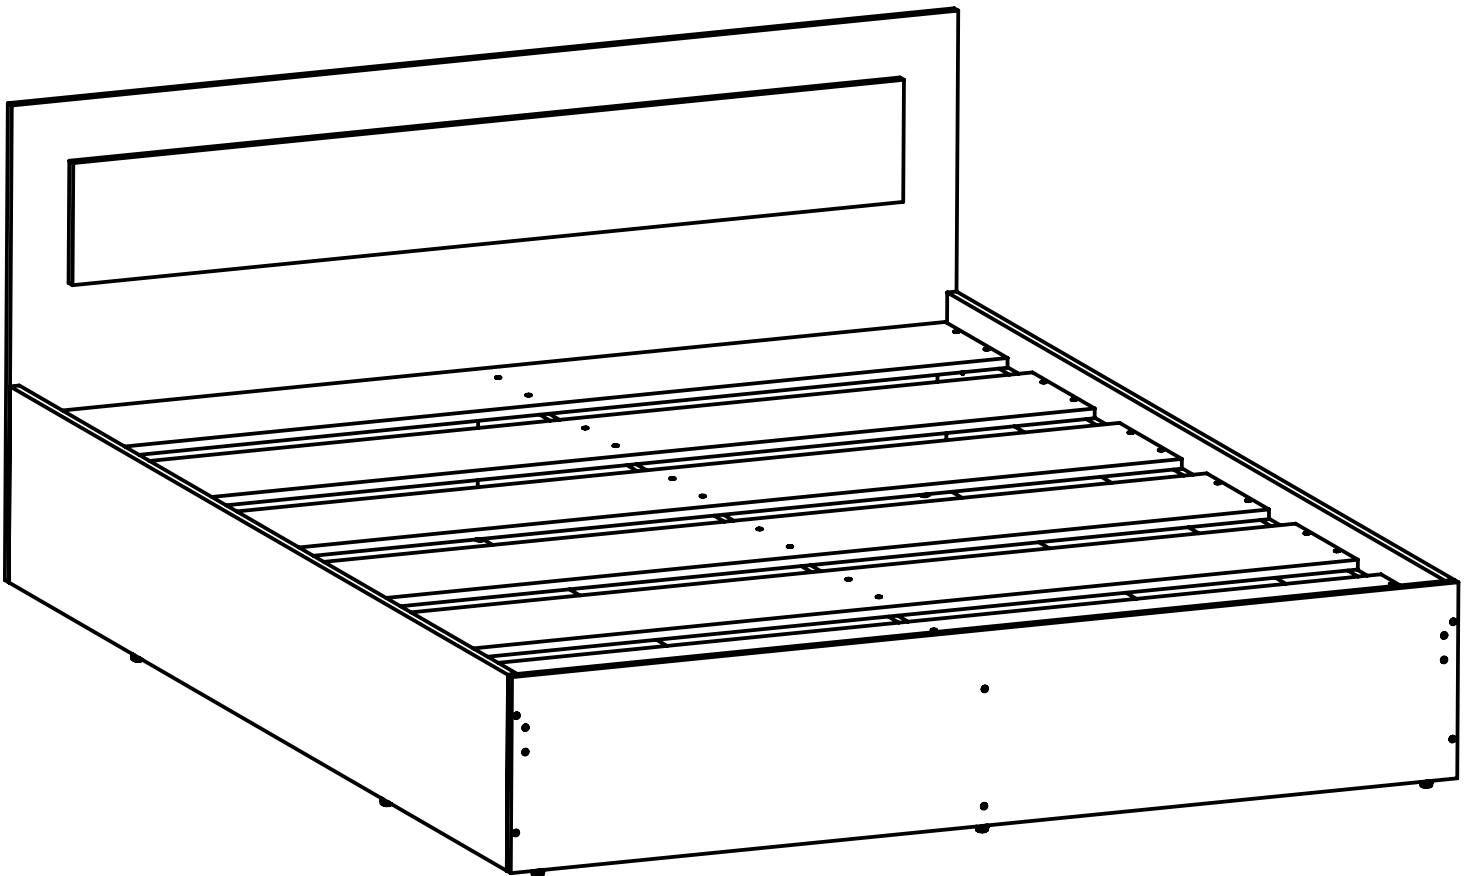

Set Viva bed

garant-nv.com

Length - 2032 mm

Height - 800 mm

Depth - 1635 mm

Product specification

Nº	axb	x	Paket
①	1635x781	1	1/2
②	2000x321	1	2/2
③	2000x321	1	2/2
④	1635x321	1	1/2
⑤	2000x257	1	2/2
⑥	2000x81	1	2/2
⑦	2000x81	1	2/2
⑧	1435x201	1	1/2
⑨	1600x250	1	1/2
⑩		1	1/2

 x20	 x20
 x12	 x12
 4x30 x54	 x1

2

4

5

1

2

3

C