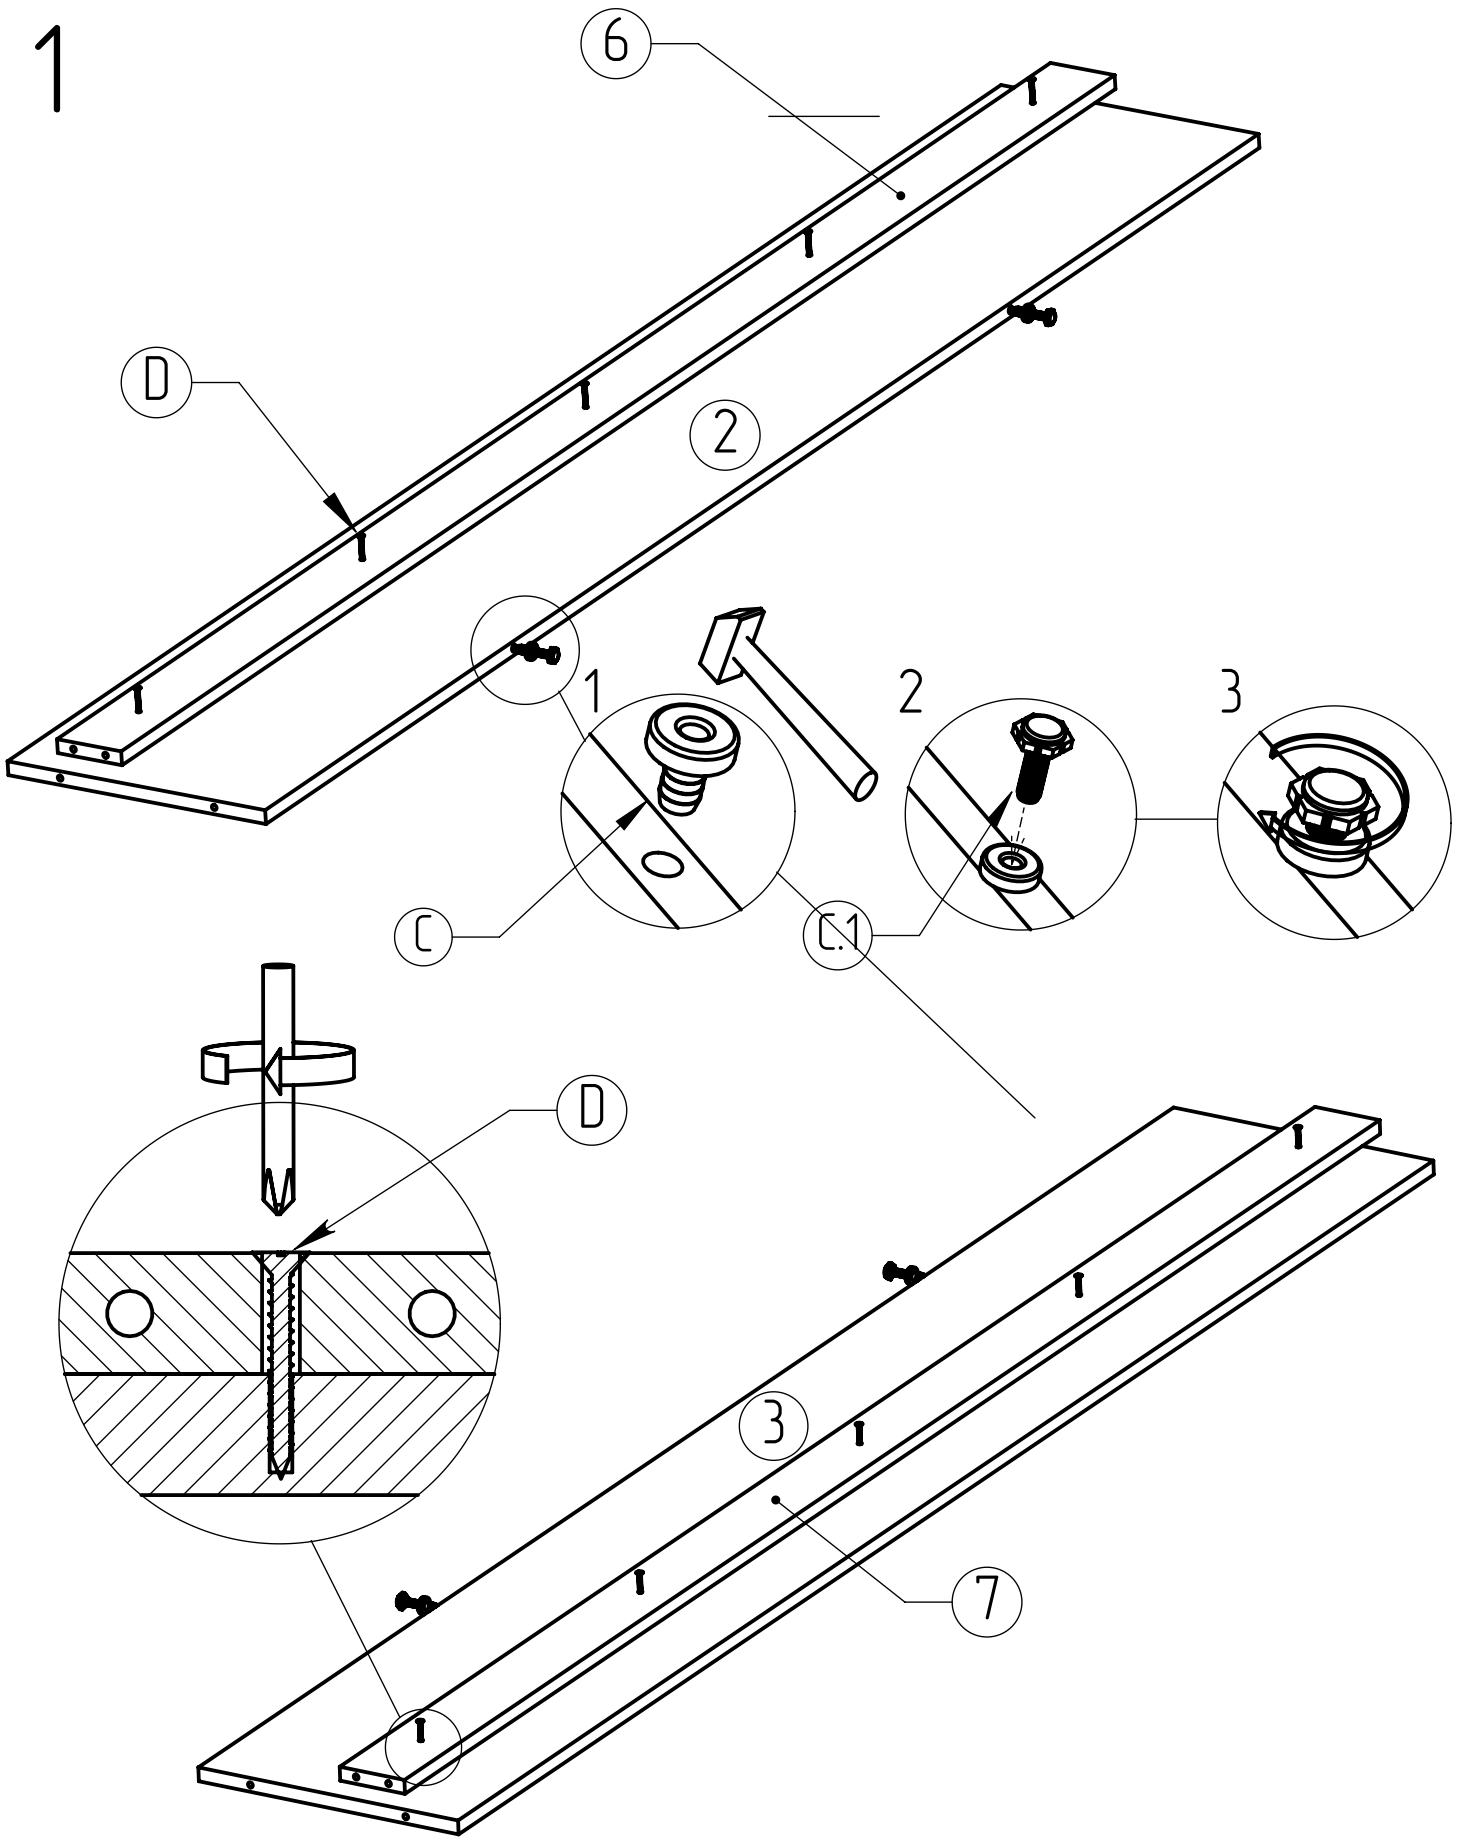

Set Viva bed

garant-nv.com

Length - 2032 mm

Height - 800 mm

Depth - 1635 mm

Product specification

Nº	axb	x	Paket
①	1635x781	1	1/2
②	2000x321	1	2/2
③	2000x321	1	2/2
④	1635x321	1	1/2
⑤	2000x257	1	2/2
⑥	2000x81	1	2/2
⑦	2000x81	1	2/2
⑧	1435x201	1	1/2
⑨	1600x250	1	1/2
⑩		1	1/2

 x20	 x20
 x12	 x12
 4x30 x54	 x1

2

4

5

1

2

3

C