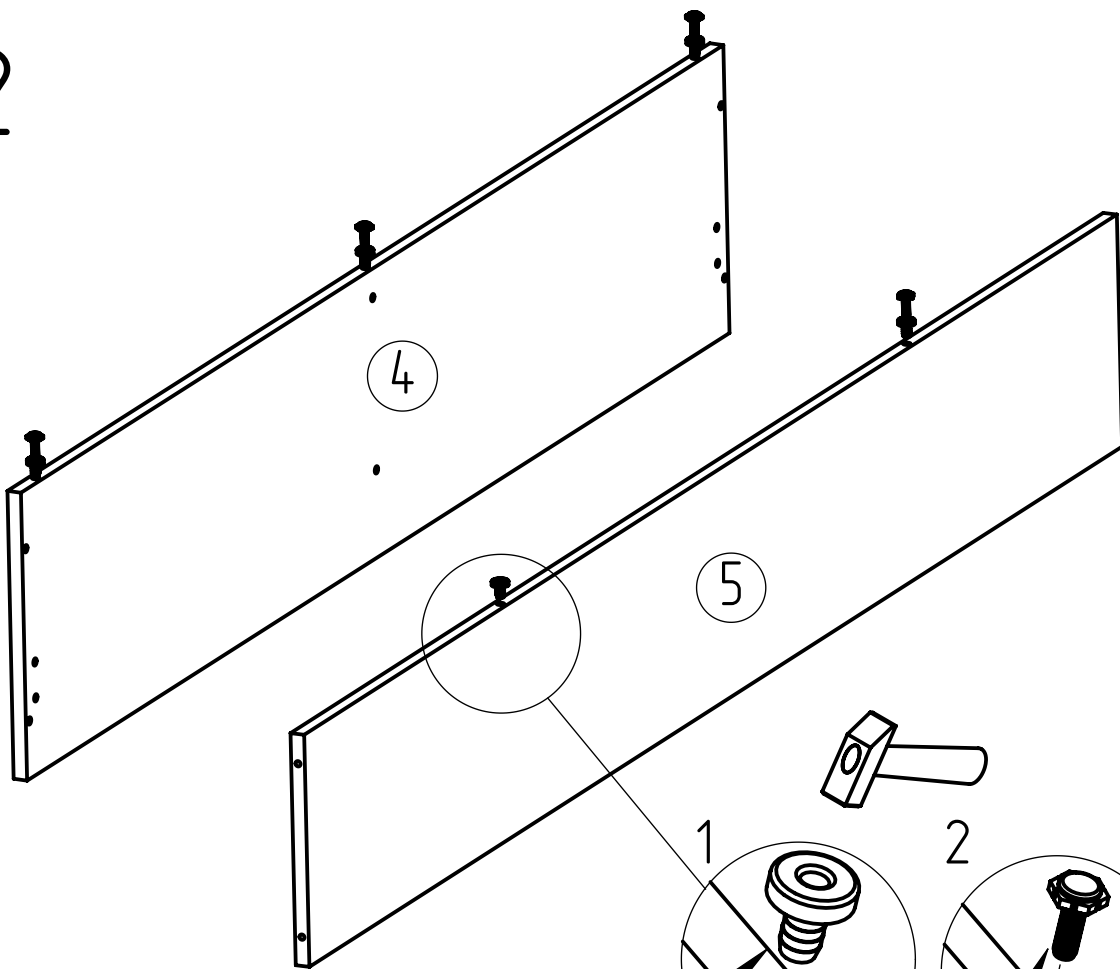

Set Viva bed

garant-nv.com

Length - 2032 mm

Height - 800 mm

Depth - 1635 mm

Product specification

Nº	axb	x	Paket
①	1635x781	1	1/2
②	2000x321	1	2/2
③	2000x321	1	2/2
④	1635x321	1	1/2
⑤	2000x257	1	2/2
⑥	2000x81	1	2/2
⑦	2000x81	1	2/2
⑧	1435x201	1	1/2
⑨	1600x250	1	1/2
⑩		1	1/2

 x20	 x20
 x12	 x12
 4x30 x54	 x1

2

4

5

1

2

3

C